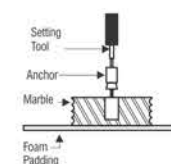

For Marble Counter tops:

1. Position the counter top upside down on foam padding to protect the surface. Mark and drill 3/6" holes 5/8" deep at the locations shown on the template.
2. Use a setting tool and hammer to secure the anchors.